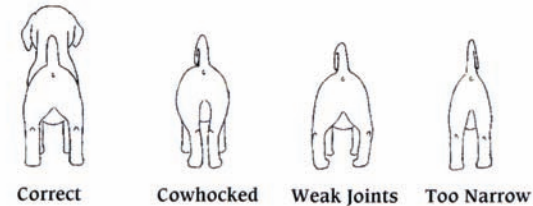

Pet Palace is owned and operated by Dianne Lambert in Gabriola B.C. She has been in the grooming business & breeding high quality Shih Tzu's since 1989.

What Can She Do?

Shih tzu Breeder Dianne takes pride in herself and her breeding practices. She strives to produce high quality, graded and healthy Shih Tzu's. Conformation is in the diagram as shown (no protruding jaws). We are a well-monitored group of Canadian Shih-tzu club breeders dedicated to producing the highest quality Shih-tzu in health, temperament and structure.

FOREQUARTERS

HINDQUARTERS

Dianne produces many-colored Shih Tzu's ranging in black & white, gold and black and white masks.

Dianne has been a certified Groomer since April 9/2002. She excels in all styles.