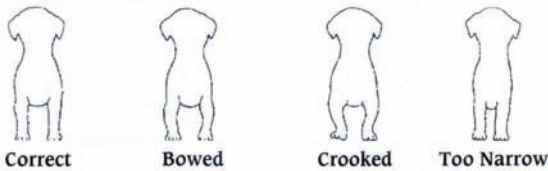

Welcome to Pet Palace!

Pet Palace is owned and operated by Dianne Lambert in Gabriola B.C. She has been in the grooming business & breeding high quality Shih Tzu's since 1989.

What Can She Do?

Shih tzu Breeder Dianne takes pride in herself and her breeding practices. She strives to produce high quality, graded and healthy Shih Tzu's. Conformation is in the diagram as shown (no protruding jaws). We are a well-monitored group of Canadian Shih-tzu club breeders dedicated to producing the highest quality Shih-tzu in health, temperament and structure.

FOREQUARTERS